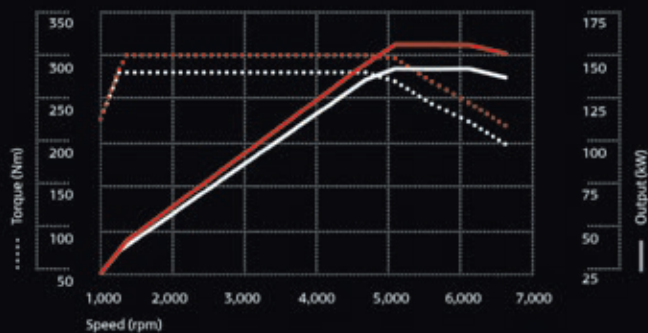

See it in action on the MINI UK YouTube Channel.

JCW Tuning Kit and Exhaust*

11 12 2 359 628 – 3-door

11 12 2 360 845 – 5-door

JCW Exhaust for JCW Models*

18 30 2 407 322 – 3-door

PERFORMANCE VALUES OF THE MINI COOPER S WITH JOHN COOPER WORKS TUNING KIT.