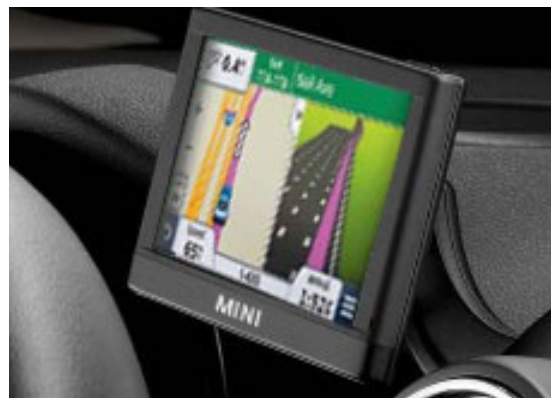

The screen is installed on the dashboard and is positioned at the height of the steering wheel. All of the information is therefore in the driver's direct line of vision.

The Head-Up Screen has an integrated smartphone interface.

As a result, information from smartphone apps can also be displayed. Garmin, as a navigation specialist, offers a matching navigation application.

As a result, next to the relevant vehicle data, the Head-Up Screen also displays navigation information. All of the settings can also be carried out via the free-of-charge Head-Up Screen app.

The Head-Up Screen can be retrofitted to virtually all MINI cars. The innovative Head-Up Screen offers the driver two core functions: display of current vehicle information and navigation.

The information on the Head-Up Screen is very easy to read even in direct sunlight. During the hours of darkness, the display adjusts the brightness automatically downwards in the same way as for the dashboard instruments.

The frame of the Head-Up Screen in sophisticated black does not reflect sunlight, preventing the driver from being dazzled. With the Head-Up Screen, MINI is offering a product that delivers innovative OLED technology and high-quality material, which is also perfectly coordinated with the design of MINI cars.

62 30 2 408 764

Portable Navigation XL
65 90 2 348 017

MINI Click & Drive System
65 90 2 357 445

Portable Navigation XL Bracket
65 90 2 348 477

MINI CLICK & DRIVE SYSTEM AND PORTABLE NAVIGATION XL.

The MINI Click & Drive System comprises a base carrier for navigation devices that combines functionality and design in a unique way. The cradle is optimally positioned so that the driver always has the navigation device in his field of vision while driving.

The Click & Drive add-on builds on the tried-and-tested MINI Click & Drive System, however it follows a new design.

- Perfect view: The new attachment point behind the speedometer ensures a completely clear field of vision
- Swiveling cradle, ergonomically operated and visible from all positions
- Exchangeable spars boasting MINI lettering in high-gloss black
- Base carrier becomes virtually invisible when folded away

Portable Navigation XL features include active lane guidance to help you find the correct lane at all times, automatic voice recognition to enter destinations and an innovative splitscreen function to show the map and actual driving direction with route and traffic signs.